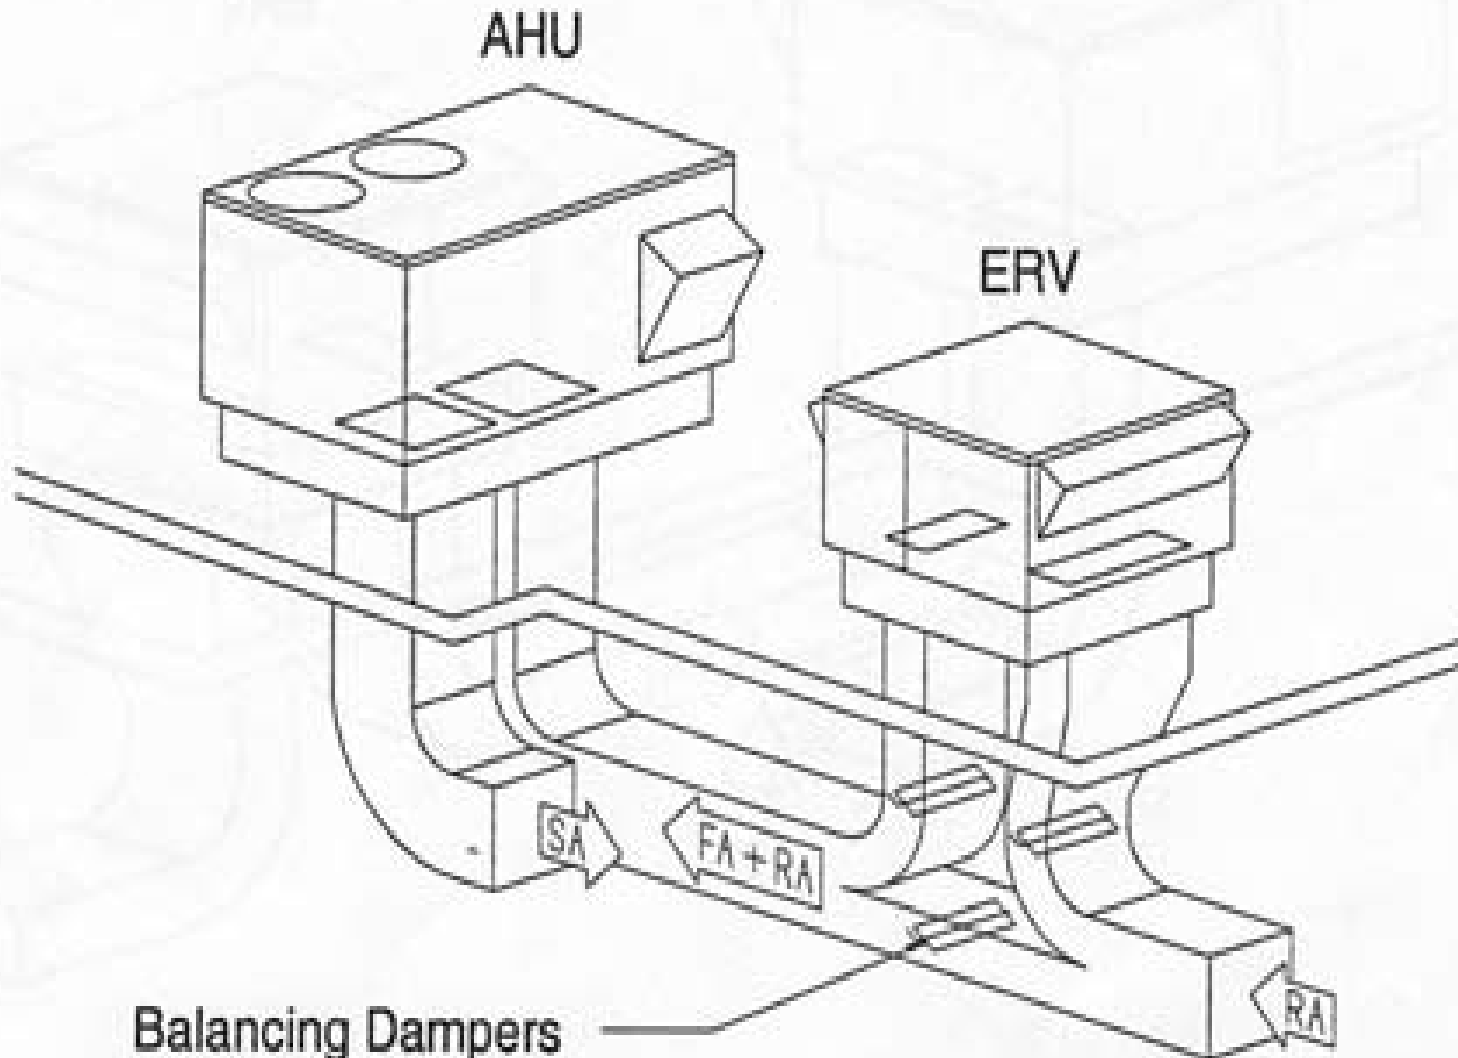

Roof-top Air-Conditioner and Roof-top ERV - 1

Balancing Dampers

4510 Helgesen Drive
Madison, WI 53718

www.renewaire.com
support@renewaire.com

(608) 221-4499
(800) 627-4499

Fax: (608) 221-2824

DRAWINGS NOT TO SCALE.