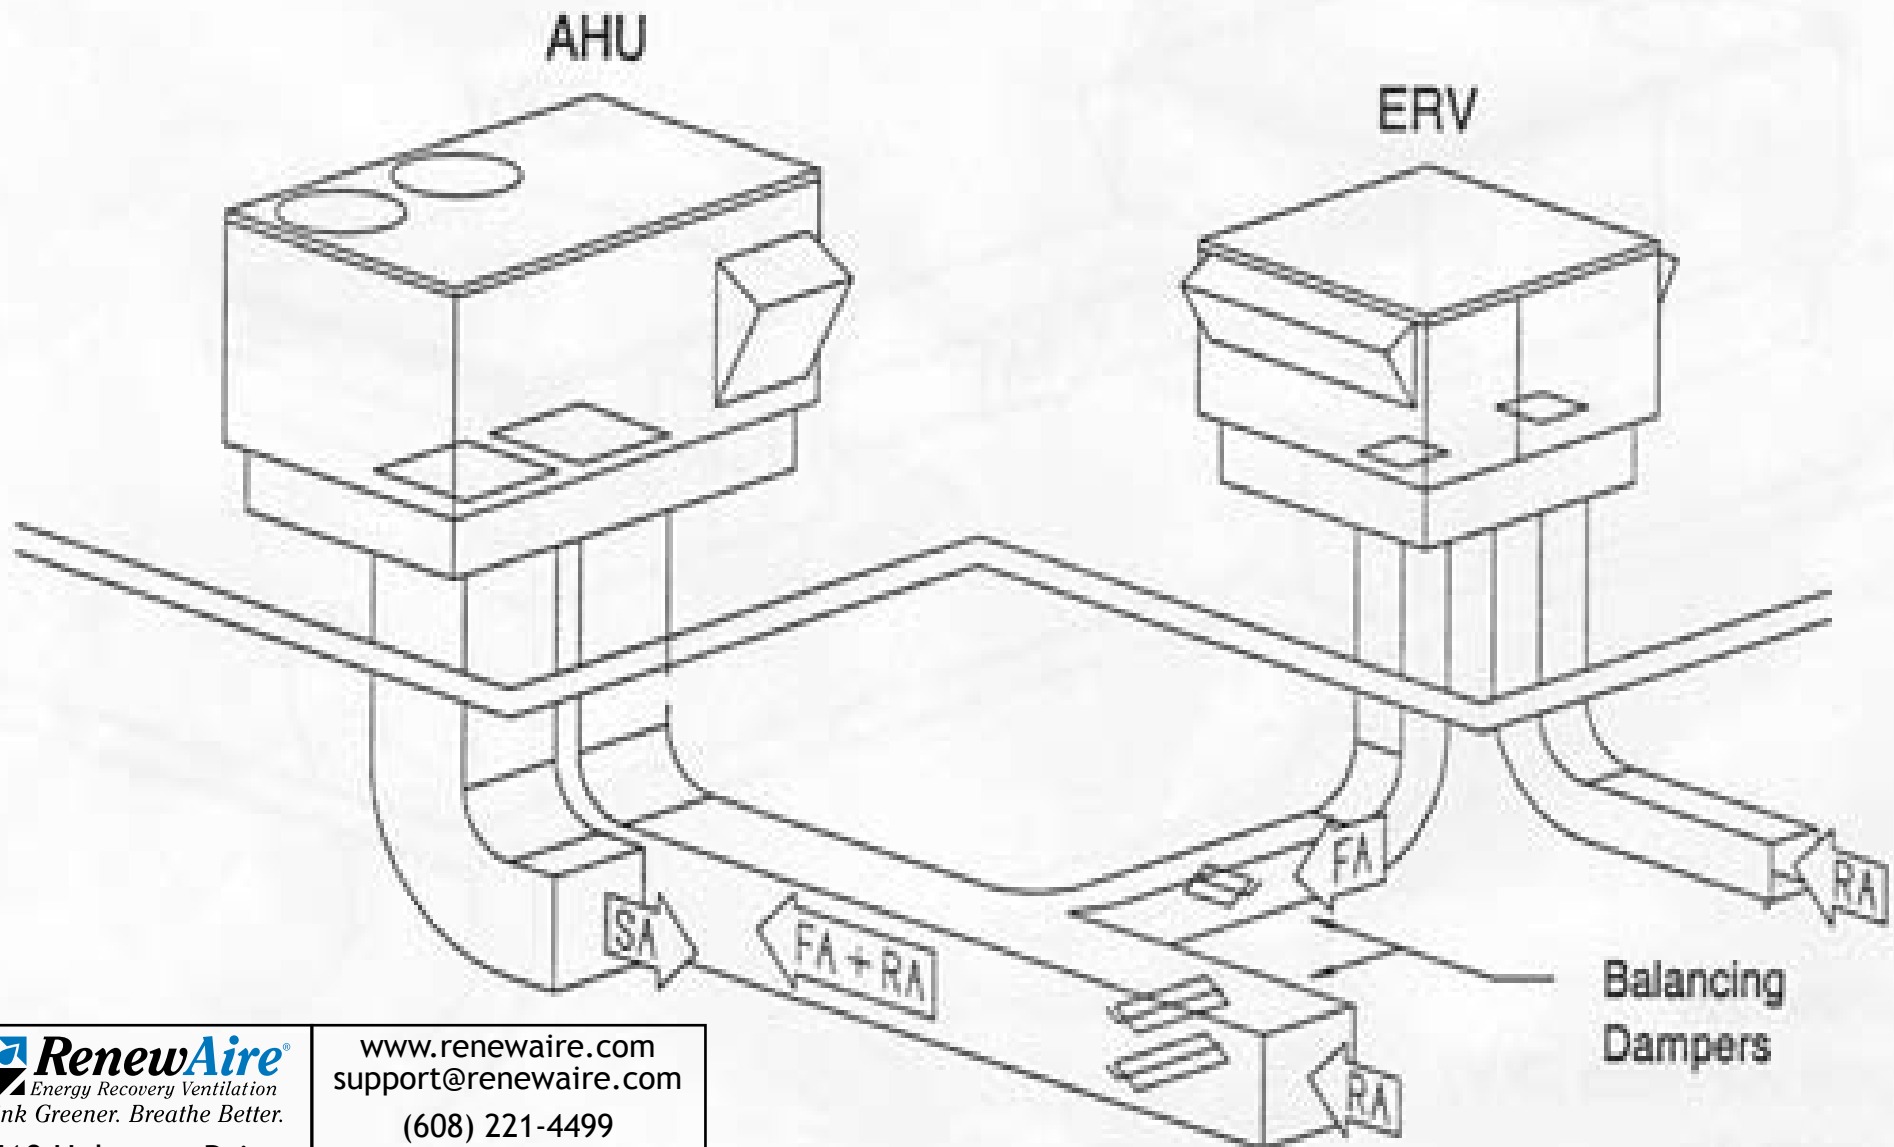

Roof-top Air-Conditioner and Roof-top ERV - 2

4510 Helgesen Drive
Madison, WI 53718

www.renewaire.com
support@renewaire.com

(608) 221-4499

(800) 627-4499

Fax: (608) 221-2824

DRAWINGS NOT TO SCALE.