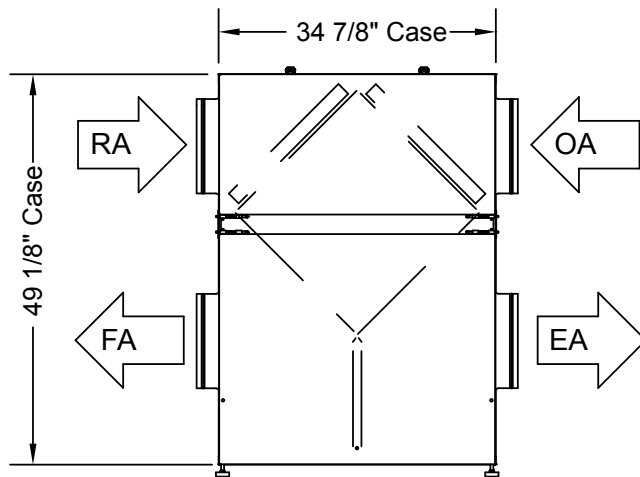

TOP VIEW

LEFT VIEW

Power Wiring Inlet
7/8" Dia.

Control Wiring Inlet
7/8" Dia.

FRONT VIEW

RIGHT VIEW

EA: Exhaust Air to outside
OA: Outside Air intake
RA: Room Air to be exhausted
FA: Fresh Air to inside

Customer Approvals

Scale: 1" = 24"
Do not scale drawing

HE-1XV Dimensions

RenewAire LLC

HE-1XVDIMSAUG10