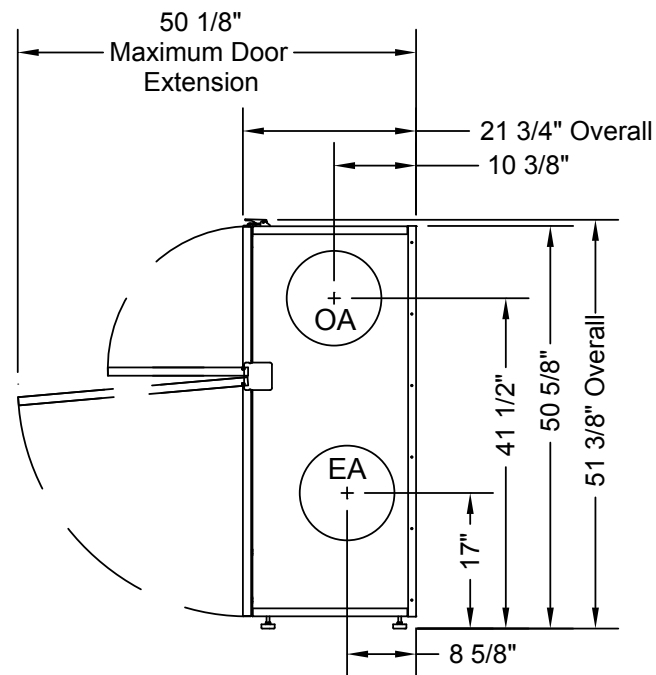

TOP VIEW

LEFT VIEW

Power Wiring Inlet
7/8" Dia.

Control Wiring Inlet
7/8" Dia.

FRONT VIEW

RIGHT VIEW

EA: Exhaust Air to outside
OA: Outside Air intake
RA: Room Air to be exhausted
FA: Fresh Air to inside

Customer Approvals

Scale: 1" = 24"
Do not scale drawing

HE-1XV Dimensions

RenewAire LLC

HE-1XVDIMSAUG10