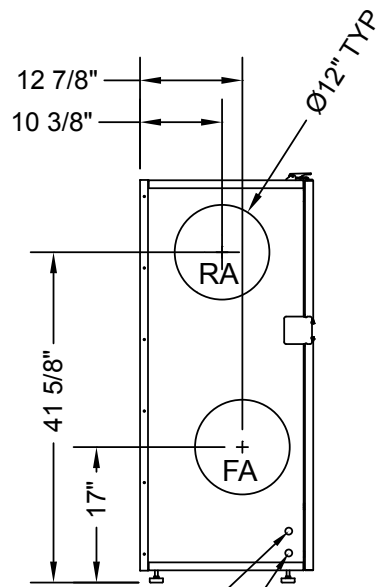

TOP VIEW

LEFT VIEW

Power Wiring Inlet
7/8" Dia.

Control Wiring Inlet
7/8" Dia.

FRONT VIEW

RIGHT VIEW

EA: Exhaust Air to outside
OA: Outside Air intake
RA: Room Air to be exhausted
FA: Fresh Air to inside

Customer Approvals

Scale: 1" = 24"
Do not scale drawing

HE-1XV Dimensions

RenewAire LLC

HE-1XVDIMSAUG10