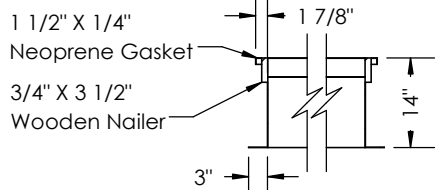

# CURB EV450

TOP VIEW

TOP VIEW

## CURB CROSS-SECTION A-A (TYP.)

SECTION A-A

LEFT VIEW

FRONT VIEW

RIGHT VIEW

### NOTE:

- UNLESS OTHERWISE SPECIFIED, DIMENSIONS ARE ROUNDED TO THE NEAREST EIGHTH OF AN INCH.
- SPECIFICATIONS MAY BE SUBJECT TO CHANGE WITHOUT NOTICE.