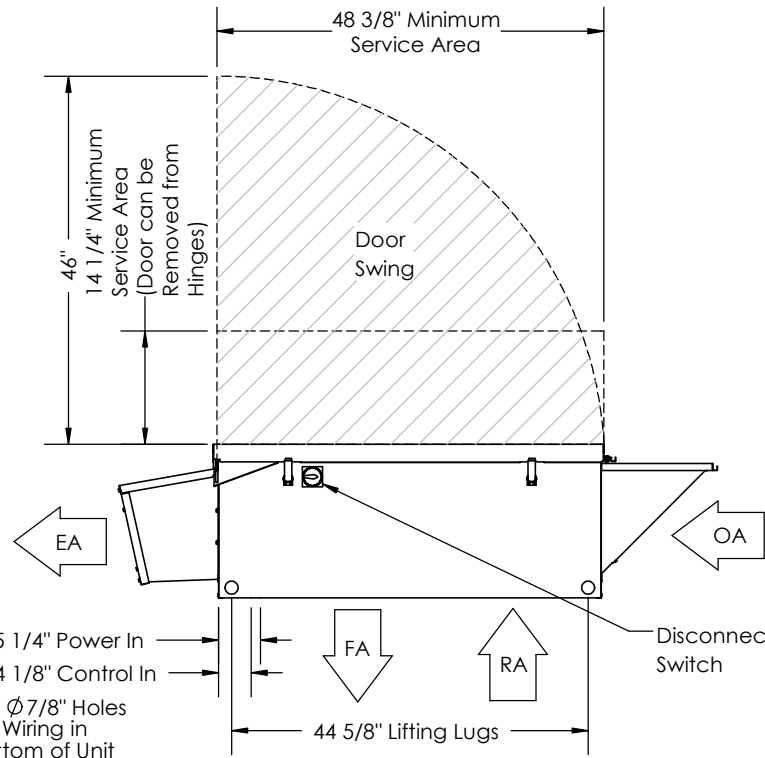

## CURB CROSS-SECTION A-A (TYP.)

SECTION A-A

LEFT VIEW

FRONT VIEW

RIGHT VIEW

### ABBREVIATION

EA: Exhaust Air to outside  
 OA: Outside Air intake  
 RA: Room Air to be exhausted  
 FA: Fresh Air to inside

### INSTALLATION ORIENTATION

Unit must be installed in orientation shown.

### NOTE:

- UNLESS OTHERWISE SPECIFIED, DIMENSIONS ARE ROUNDED TO THE NEAREST EIGHTH OF AN INCH.
- SPECIFICATIONS MAY BE SUBJECT TO CHANGE WITHOUT NOTICE.