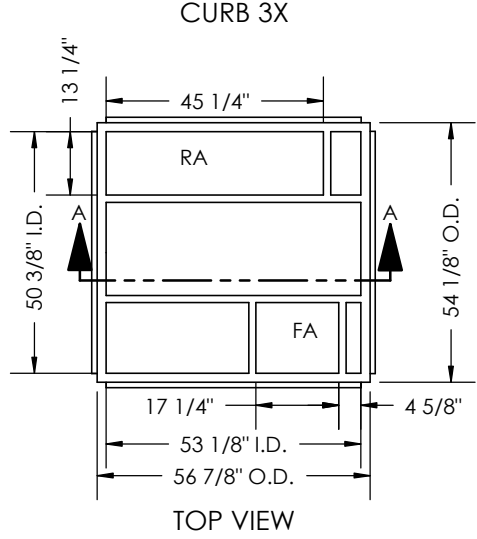

TOP VIEW

TOP VIEW

**ABBREVIATIONS**  
 EA: Exhaust Air to outside  
 OA: Outside Air intake  
 RA: Room Air to be exhausted  
 FA: Fresh Air to inside  
 RTF: Rooftop Vertical FA Only  
 RTH: Rooftop Horizontal RA & FA

**INSTALLATION ORIENTATION**  
 Unit must be installed in orientation shown.

**NOTE:**  
 1. UNLESS OTHERWISE SPECIFIED, DIMENSIONS ARE ROUNDED TO THE NEAREST EIGHTH OF AN INCH.  
 2. SPECIFICATIONS MAY BE SUBJECT TO CHANGE WITHOUT NOTICE.

SECTION A-A

LEFT VIEW

FRONT VIEW

RIGHT VIEW

Model: HE3X RTH/RTF  
 Drawing Type: Unit Dimension  
 Version: FEB23