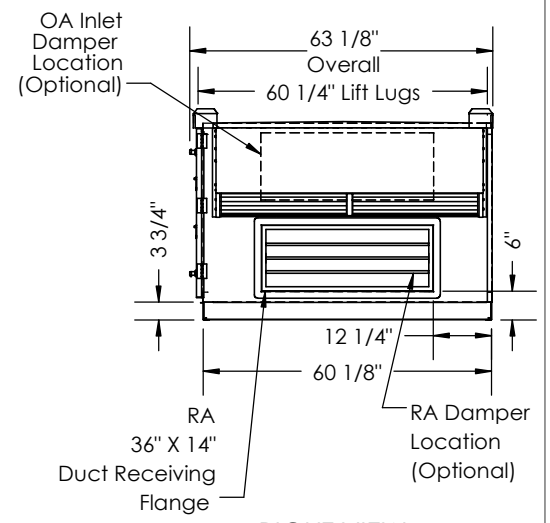

**INSTALLATION ORIENTATION**  
 Unit must be installed in orientation shown.

**NOTE:**  
 1. UNLESS OTHERWISE SPECIFIED, DIMENSIONS ARE ROUNDED TO THE NEAREST EIGHTH OF AN INCH.  
 2. SPECIFICATIONS MAY BE SUBJECT TO CHANGE WITHOUT NOTICE.

SECTION A-A

LEFT VIEW

FRONT VIEW

RIGHT VIEW

Model: HE3X RTH/RTF  
 Drawing Type: Unit Dimension  
 Version: FEB23