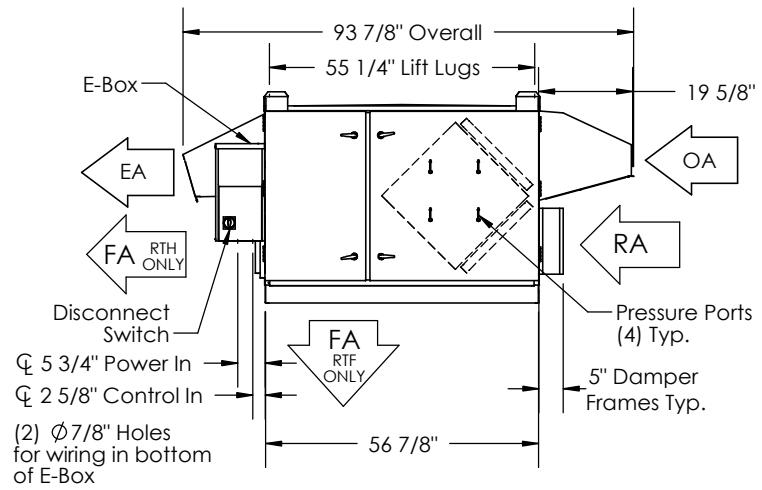

**INSTALLATION ORIENTATION**  
 Unit must be installed in orientation shown.

**NOTE:**  
 1. UNLESS OTHERWISE SPECIFIED, DIMENSIONS ARE ROUNDED TO THE NEAREST EIGHTH OF AN INCH.  
 2. SPECIFICATIONS MAY BE SUBJECT TO CHANGE WITHOUT NOTICE.

SECTION A-A

LEFT VIEW

FRONT VIEW

RIGHT VIEW

Model: HE3X RTH/RTF  
 Drawing Type: Unit Dimension  
 Version: FEB23