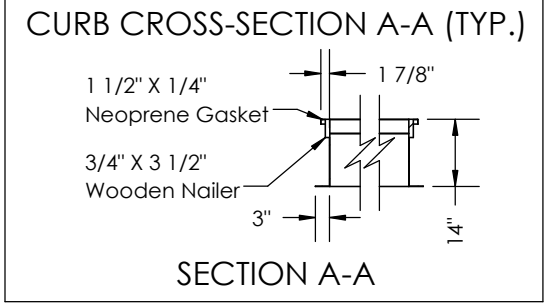

TOP VIEW

TOP VIEW

**ABBREVIATIONS**  
 EA: Exhaust Air to outside  
 OA: Outside Air intake  
 RA: Room Air to be exhausted  
 FA: Fresh Air to inside  
 RTF: Rooftop Vertical FA Only  
 RTH: Rooftop Horizontal RA & FA

**INSTALLATION ORIENTATION**  
 Unit must be installed in orientation shown.

**NOTE:**  
 1. UNLESS OTHERWISE SPECIFIED, DIMENSIONS ARE ROUNDED TO THE NEAREST EIGHTH OF AN INCH.  
 2. SPECIFICATIONS MAY BE SUBJECT TO CHANGE WITHOUT NOTICE.

SECTION A-A

LEFT VIEW

FRONT VIEW

RIGHT VIEW

Model: HE3X RTH/RTF  
 Drawing Type: Unit Dimension  
 Version: FEB23