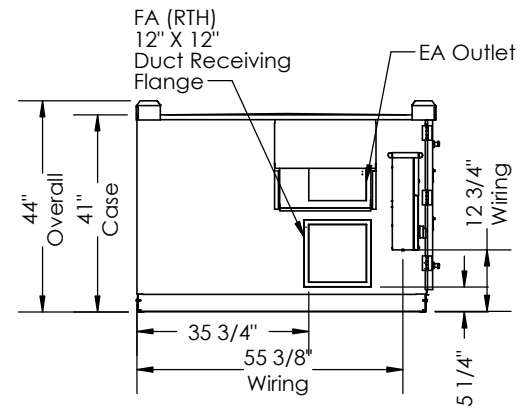

**INSTALLATION ORIENTATION**  
 Unit must be installed in orientation shown.

**NOTE:**  
 1. UNLESS OTHERWISE SPECIFIED, DIMENSIONS ARE ROUNDED TO THE NEAREST EIGHTH OF AN INCH.  
 2. SPECIFICATIONS MAY BE SUBJECT TO CHANGE WITHOUT NOTICE.

SECTION A-A

LEFT VIEW

FRONT VIEW

RIGHT VIEW

Model: HE3X RTH/RTF  
 Drawing Type: Unit Dimension  
 Version: FEB23