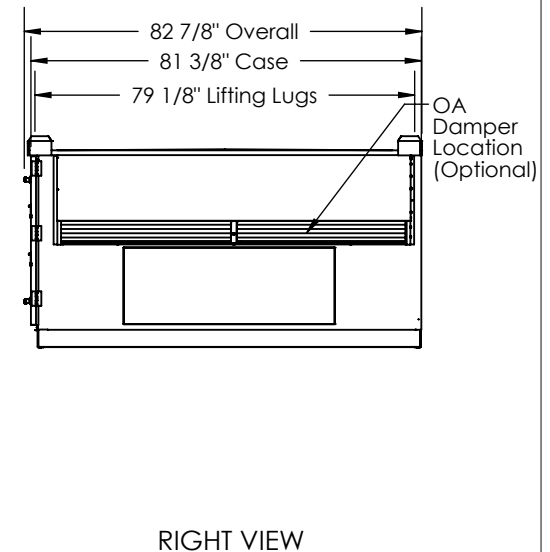

**ABBREVIATIONS**  
 EA: Exhaust Air to outside  
 OA: Outside Air intake  
 RA: Room Air to be exhausted  
 FA: Fresh Air to inside  
 RTV: Rooftop Vertical RA & FA  
 RTR: Rooftop Vertical RA Only

**INSTALLATION ORIENTATION**  
 Unit must be installed in orientation shown.

**NOTE:**  
 1. UNLESS OTHERWISE SPECIFIED, DIMENSIONS ARE ROUNDED TO THE NEAREST EIGHTH OF AN INCH.  
 2. SPECIFICATIONS MAY BE SUBJECT TO CHANGE WITHOUT NOTICE.

Model: HE4X RTV/RTR  
 Drawing Type: Unit Dimension  
 Version: MAY18