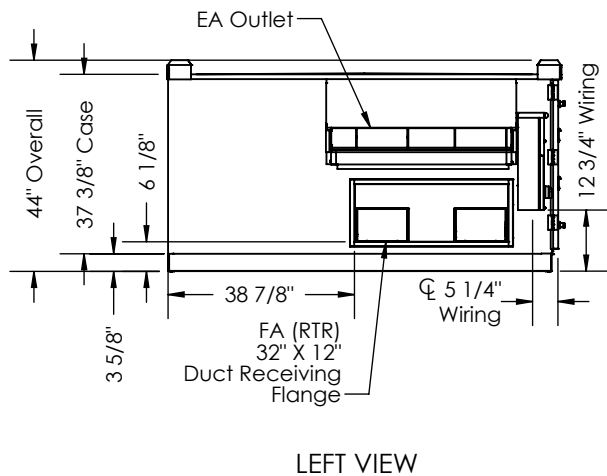

**ABBREVIATIONS**  
 EA: Exhaust Air to outside  
 OA: Outside Air intake  
 RA: Room Air to be exhausted  
 FA: Fresh Air to inside  
 RTV: Rooftop Vertical RA & FA  
 RTR: Rooftop Vertical RA Only

**INSTALLATION ORIENTATION**  
 Unit must be installed in orientation shown.

**NOTE:**  
 1. UNLESS OTHERWISE SPECIFIED, DIMENSIONS ARE ROUNDED TO THE NEAREST EIGHTH OF AN INCH.  
 2. SPECIFICATIONS MAY BE SUBJECT TO CHANGE WITHOUT NOTICE.

Model: HE4X RTV/RTR  
 Drawing Type: Unit Dimension  
 Version: MAY18