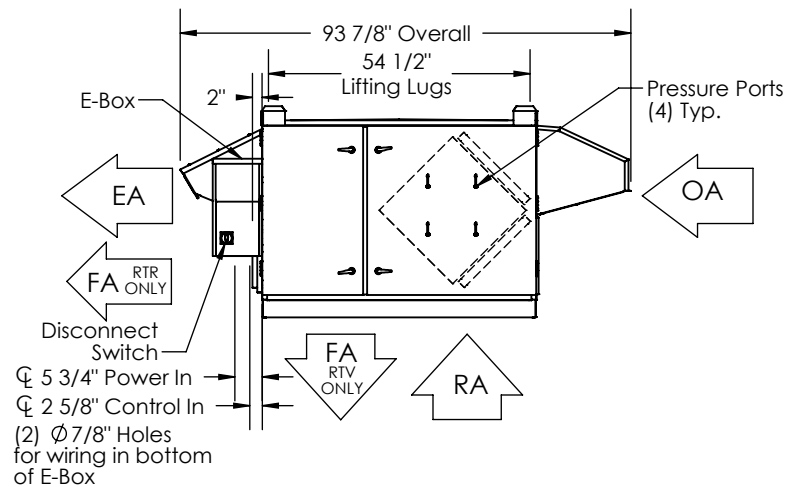

**ABBREVIATIONS**  
 EA: Exhaust Air to outside  
 OA: Outside Air intake  
 RA: Room Air to be exhausted  
 FA: Fresh Air to inside  
 RTV: Rooftop Vertical RA & FA  
 RTR: Rooftop Vertical RA Only

**INSTALLATION ORIENTATION**  
 Unit must be installed in orientation shown.

**NOTE:**  
 1. UNLESS OTHERWISE SPECIFIED, DIMENSIONS ARE ROUNDED TO THE NEAREST EIGHTH OF AN INCH.  
 2. SPECIFICATIONS MAY BE SUBJECT TO CHANGE WITHOUT NOTICE.

Model: HE4X RTV/RTR  
 Drawing Type: Unit Dimension  
 Version: MAY18