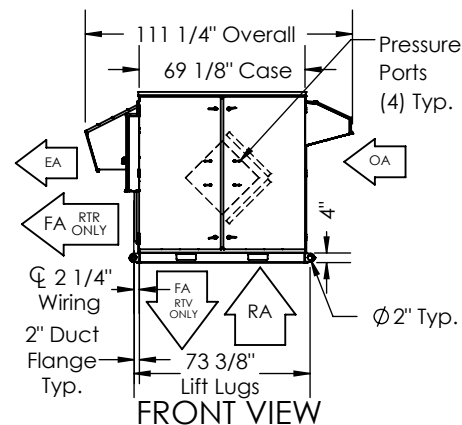

Unit must be installed in orientation shown.

NOTE

1. UNLESS OTHERWISE SPECIFIED, DIMENSIONS ARE ROUNDED TO THE NEAREST EIGHTH OF AN INCH.

2. SPECIFICATIONS MAY BE SUBJECT TO CHANGE WITHOUT NOTICE.

CURB CROSS-SECTION A-A (TYP.)

SECTION A-A

LEFT VIEW

FRONT VIEW

RIGHT VIEW

Model: LE10X RTV/RTR
 Drawing Type: Unit Dimension
 Version: MAY18