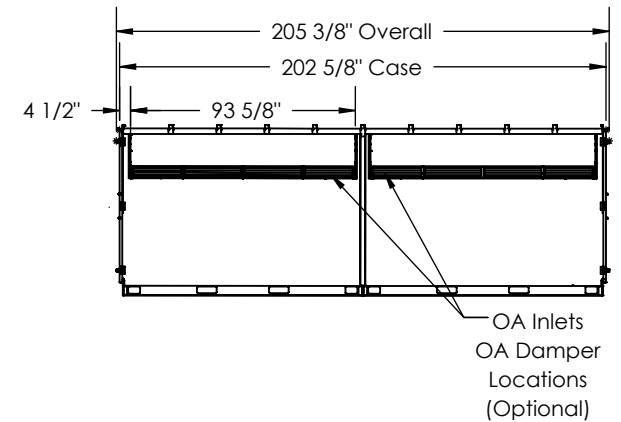

Unit must be installed in orientation shown.

NOTE

1. UNLESS OTHERWISE SPECIFIED, DIMENSIONS ARE ROUNDED TO THE NEAREST EIGHTH OF AN INCH.

2. SPECIFICATIONS MAY BE SUBJECT TO CHANGE WITHOUT NOTICE.

CURB CROSS-SECTION A-A (TYP.)

SECTION A-A

LEFT VIEW

FRONT VIEW

RIGHT VIEW

Model: LE10X RTV/RTR
 Drawing Type: Unit Dimension
 Version: MAY18