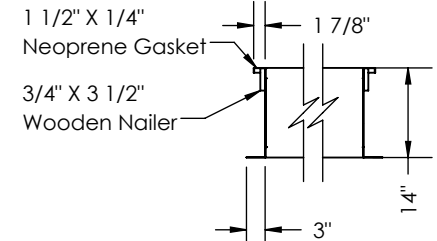

ABBREVIATIONS

EA: Exhaust Air to outside
 OA: Outside Air intake
 RA: Room Air to be exhausted
 FA: Fresh Air to inside
 RTV: Rooftop Vertical RA & FA
 RTR: Rooftop Vertical RA Only

INSTALLATION ORIENTATION

Unit must be installed in orientation shown.

NOTE

1. UNLESS OTHERWISE SPECIFIED, DIMENSIONS ARE ROUNDED TO THE NEAREST EIGHTH OF AN INCH.

2. SPECIFICATIONS MAY BE SUBJECT TO CHANGE WITHOUT NOTICE.

CURB CROSS-SECTION A-A (TYP.)

SECTION A-A

LEFT VIEW

FRONT VIEW

RIGHT VIEW

Model: LE10X RTV/RTR
 Drawing Type: Unit Dimension
 Version: MAY18