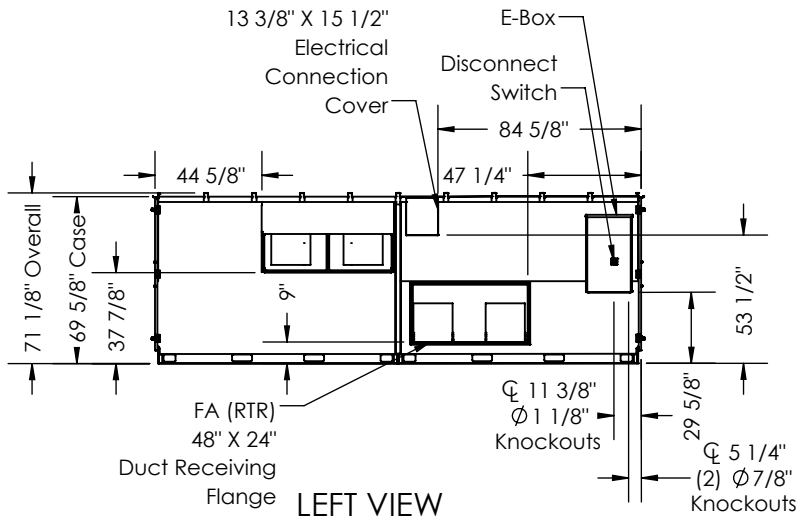

Unit must be installed in orientation shown.

NOTE

1. UNLESS OTHERWISE SPECIFIED, DIMENSIONS ARE ROUNDED TO THE NEAREST EIGHTH OF AN INCH.

2. SPECIFICATIONS MAY BE SUBJECT TO CHANGE WITHOUT NOTICE.

CURB CROSS-SECTION A-A (TYP.)

SECTION A-A

LEFT VIEW

FRONT VIEW

RIGHT VIEW

Model: LE10X RTV/RTR
 Drawing Type: Unit Dimension
 Version: MAY18