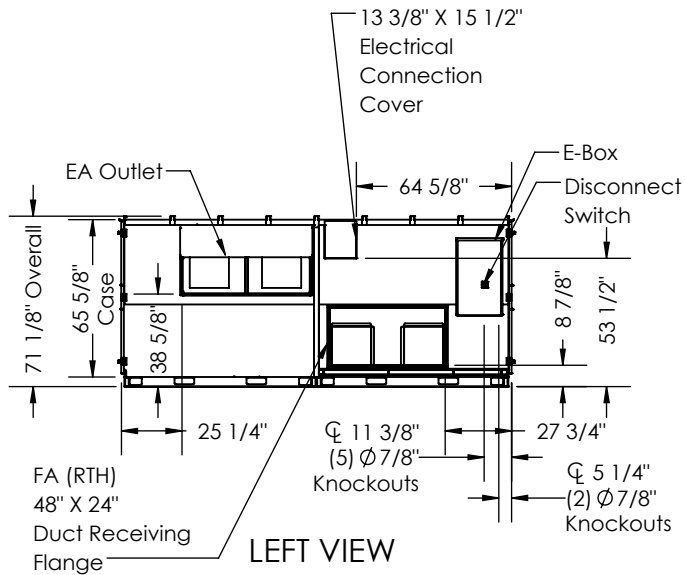

**ABBREVIATIONS**  
 EA: Exhaust Air to outside  
 OA: Outside Air intake  
 RA: Room Air to be exhausted  
 FA: Fresh Air to inside  
 RTF: Rooftop Vertical FA Only  
 RTH: Rooftop Horizontal RA & FA

**INSTALLATION ORIENTATION**  
 Unit must be installed in orientation shown.

**NOTE:**  
 1. UNLESS OTHERWISE SPECIFIED, DIMENSIONS ARE ROUNDED TO THE NEAREST EIGHTH OF AN INCH.  
 2. SPECIFICATIONS MAY BE SUBJECT TO CHANGE WITHOUT NOTICE.

Model: LE8X RTH/RTF  
 Drawing Type: Unit Dimension  
 Version: MAY18