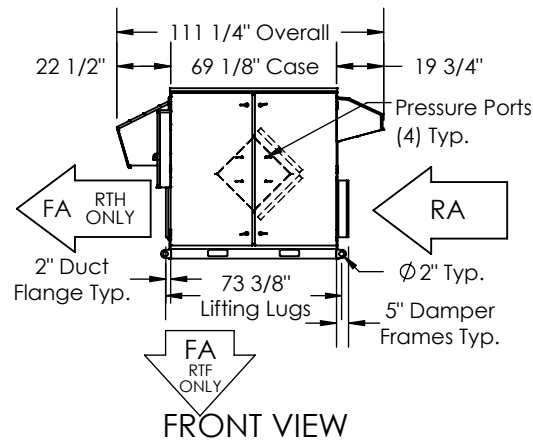

**ABBREVIATIONS**  
 EA: Exhaust Air to outside  
 OA: Outside Air intake  
 RA: Room Air to be exhausted  
 FA: Fresh Air to inside  
 RTF: Rooftop Vertical FA Only  
 RTH: Rooftop Horizontal RA & FA

**INSTALLATION ORIENTATION**  
 Unit must be installed in orientation shown.

**NOTE:**  
 1. UNLESS OTHERWISE SPECIFIED, DIMENSIONS ARE ROUNDED TO THE NEAREST EIGHTH OF AN INCH.  
 2. SPECIFICATIONS MAY BE SUBJECT TO CHANGE WITHOUT NOTICE.

Model: LE8X RTH/RTF  
 Drawing Type: Unit Dimension  
 Version: MAY18