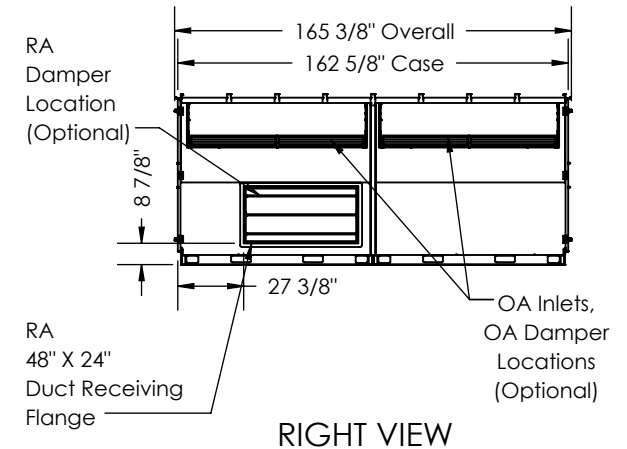

**ABBREVIATIONS**  
 EA: Exhaust Air to outside  
 OA: Outside Air intake  
 RA: Room Air to be exhausted  
 FA: Fresh Air to inside  
 RTF: Rooftop Vertical FA Only  
 RTH: Rooftop Horizontal RA & FA

**INSTALLATION ORIENTATION**  
 Unit must be installed in orientation shown.

**NOTE:**  
 1. UNLESS OTHERWISE SPECIFIED, DIMENSIONS ARE ROUNDED TO THE NEAREST EIGHTH OF AN INCH.  
 2. SPECIFICATIONS MAY BE SUBJECT TO CHANGE WITHOUT NOTICE.

Model: LE8X RTH/RTF  
 Drawing Type: Unit Dimension  
 Version: MAY18