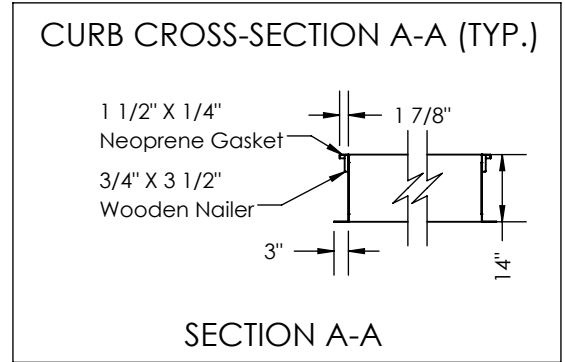

**ABBREVIATIONS**  
 EA: Exhaust Air to outside  
 OA: Outside Air intake  
 RA: Room Air to be exhausted  
 FA: Fresh Air to inside  
 RTF: Rooftop Vertical FA Only  
 RTH: Rooftop Horizontal RA & FA

**INSTALLATION ORIENTATION**  
 Unit must be installed in orientation shown.

**NOTE:**  
 1. UNLESS OTHERWISE SPECIFIED, DIMENSIONS ARE ROUNDED TO THE NEAREST EIGHTH OF AN INCH.  
 2. SPECIFICATIONS MAY BE SUBJECT TO CHANGE WITHOUT NOTICE.

Model: LE8X RTH/RTF  
 Drawing Type: Unit Dimension  
 Version: MAY18