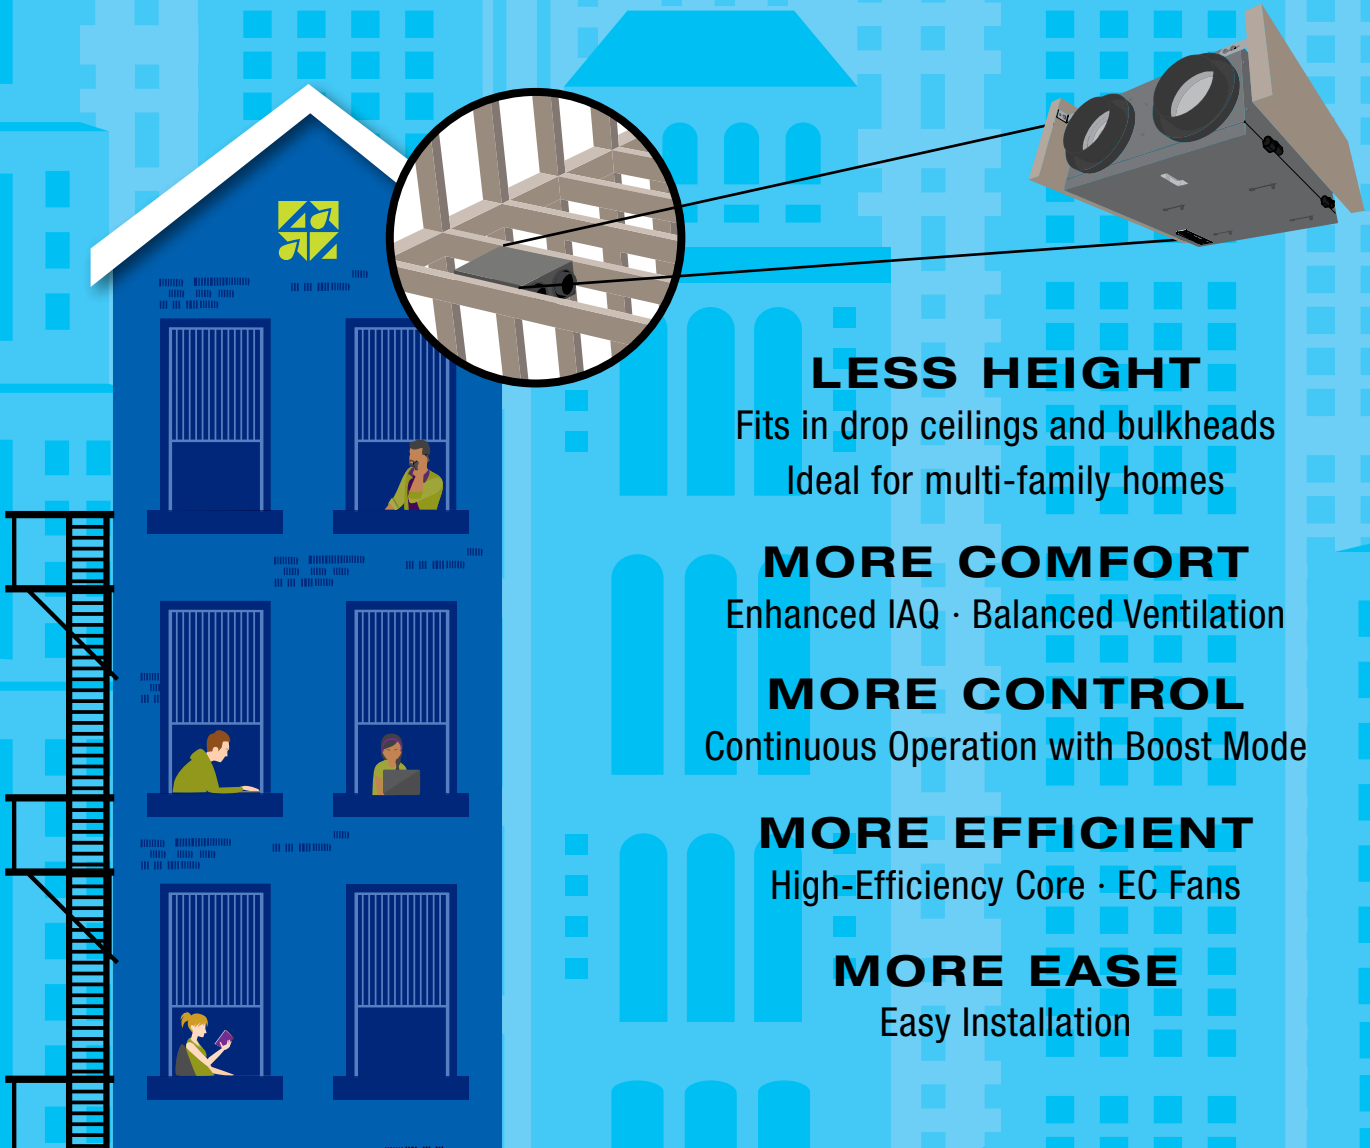

RENEWAIRE'S NEWEST & SLIMMEST RESIDENTIAL ERV

SLIMLINE

BECAUSE LESS MEANS MORE

LESS HEIGHT

Fits in drop ceilings and bulkheads
Ideal for multi-family homes

MORE COMFORT

Enhanced IAQ · Balanced Ventilation

MORE CONTROL

Continuous Operation with Boost Mode

MORE EFFICIENT

High-Efficiency Core · EC Fans

MORE EASE

Easy Installation

COMING SUMMER 2018

Read a case study on RenewAire
ERVs in a residential environment:
<http://bit.ly/2ojUjZ2>